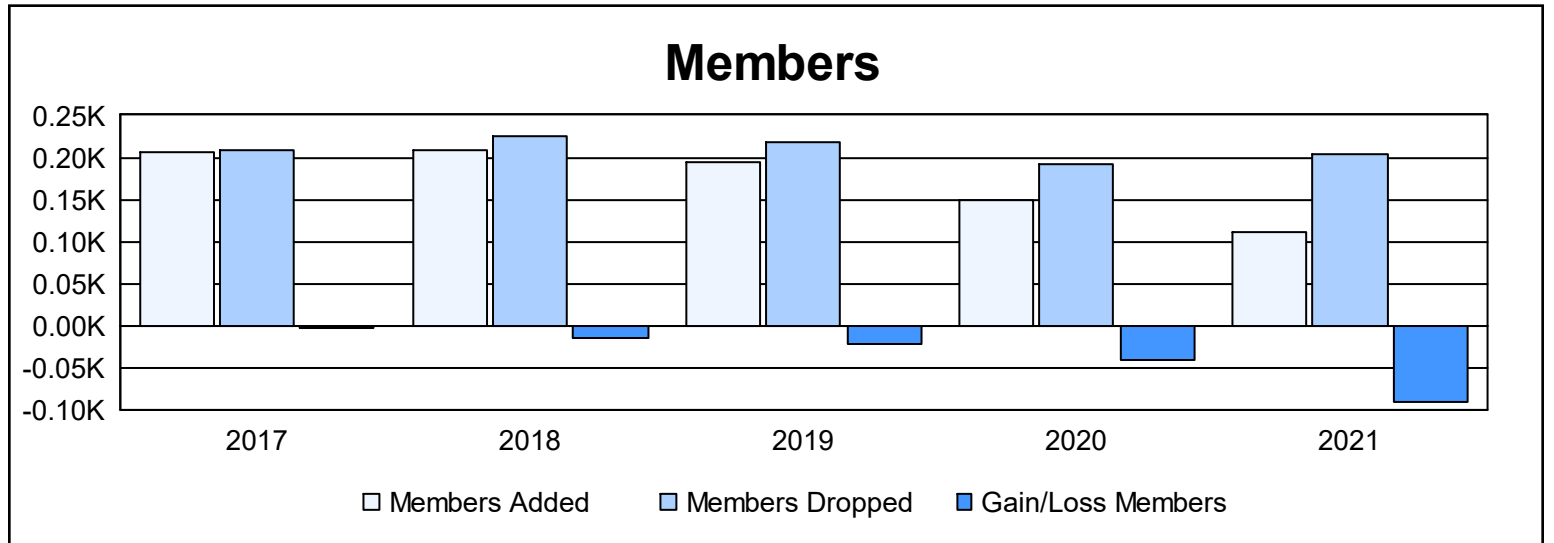

Year	New Clubs	Dropped Clubs	Gain/ Loss Clubs	New Members	Charter Members	Reinstate Members	Transfer Members	Total Member Added	Total Members Dropped	Gain/ Loss Members
2016-2017	0	1	-1	190	0	9	7	206	209	-3
2017-2018	1	0	1	176	21	4	7	208	224	-16
2018-2019	1	0	1	154	23	11	7	195	218	-23
2019-2020	1	1	0	111	28	2	9	150	191	-41
2020-2021	1	2	-1	59	39	4	10	112	203	-91
<b>Average</b>	<b>1</b>	<b>1</b>	<b>0</b>	<b>138</b>	<b>22</b>	<b>6</b>	<b>8</b>	<b>174</b>	<b>209</b>	<b>-35</b>

### Membership Composition June 2021 Cumulative