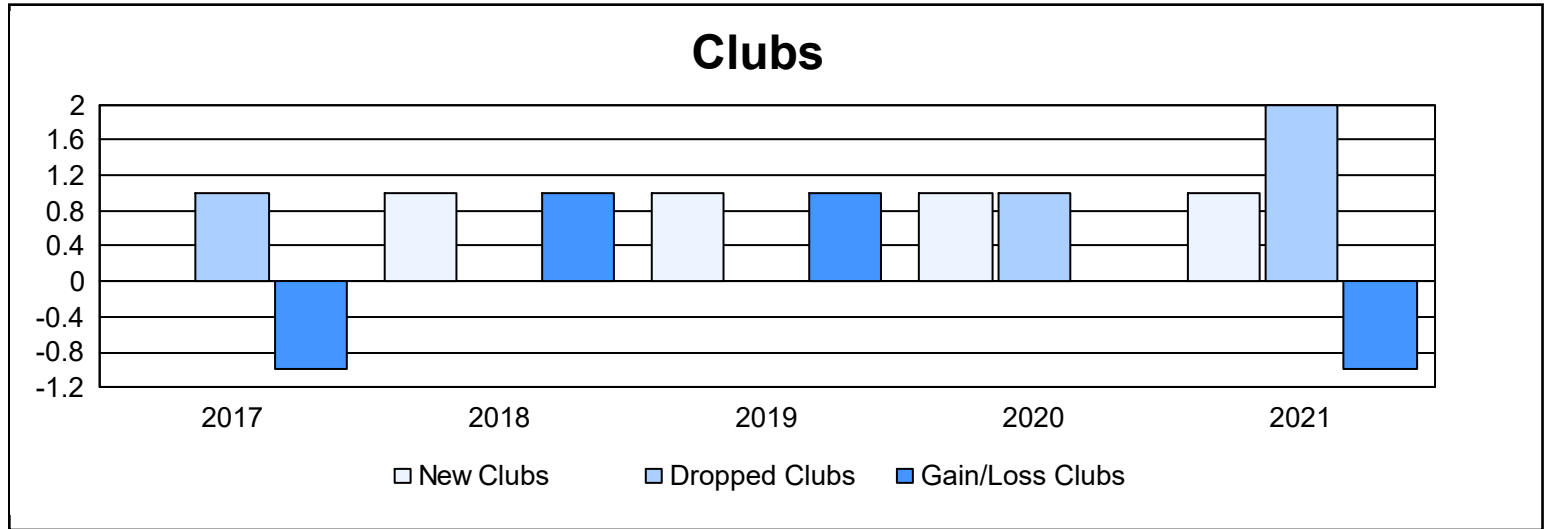

Year	New Clubs	Dropped Clubs	Gain/ Loss Clubs	New Members	Charter Members	Reinstate Members	Transfer Members	Total Member Added	Total Members Dropped	Gain/ Loss Members
2016-2017	0	1	-1	190	0	9	7	206	209	-3
2017-2018	1	0	1	176	21	4	7	208	224	-16
2018-2019	1	0	1	154	23	11	7	195	218	-23
2019-2020	1	1	0	111	28	2	9	150	191	-41
2020-2021	1	2	-1	59	39	4	10	112	203	-91
<b>Average</b>	<b>1</b>	<b>1</b>	<b>0</b>	<b>138</b>	<b>22</b>	<b>6</b>	<b>8</b>	<b>174</b>	<b>209</b>	<b>-35</b>

### Membership Composition June 2021 Cumulative