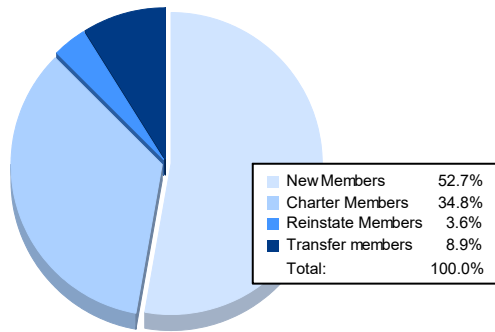

Year	New Clubs	Dropped Clubs	Gain/ Loss Clubs	New Members	Charter Members	Reinstate Members	Transfer Members	Total Member Added	Total Members Dropped	Gain/ Loss Members
2016-2017	0	1	-1	190	0	9	7	206	209	-3
2017-2018	1	0	1	176	21	4	7	208	224	-16
2018-2019	1	0	1	154	23	11	7	195	218	-23
2019-2020	1	1	0	111	28	2	9	150	191	-41
2020-2021	1	2	-1	59	39	4	10	112	203	-91
<b>Average</b>	<b>1</b>	<b>1</b>	<b>0</b>	<b>138</b>	<b>22</b>	<b>6</b>	<b>8</b>	<b>174</b>	<b>209</b>	<b>-35</b>

### Membership Composition June 2021 Cumulative

### Gender Composition June 2021 Cumulative